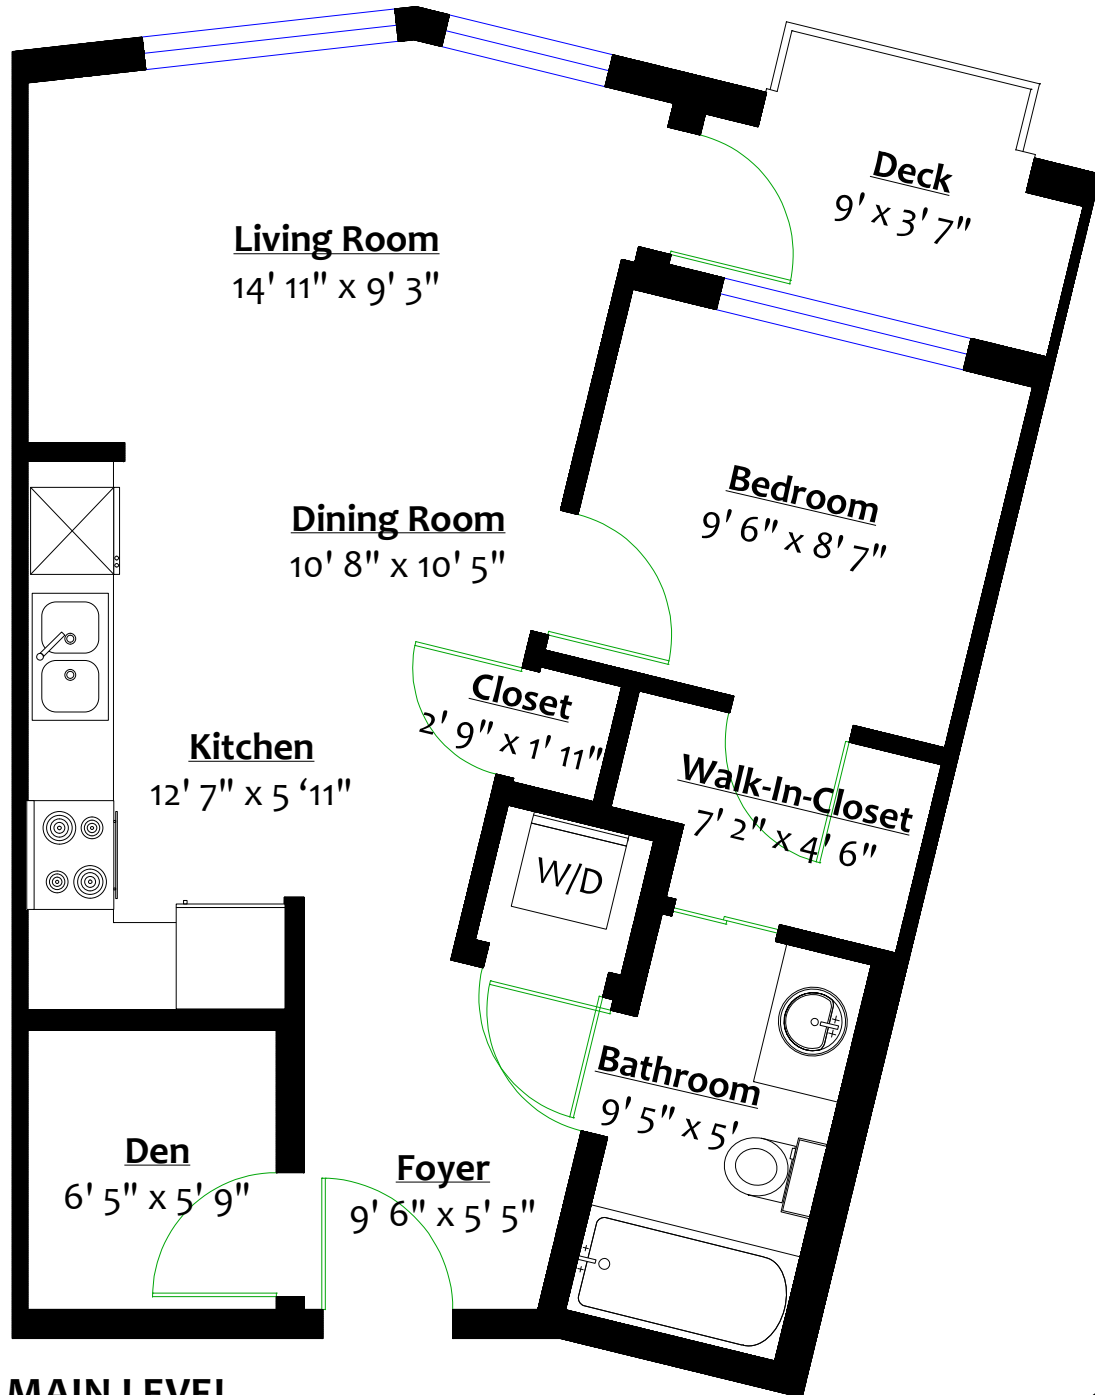

#412 – 8508 Rivergrass Drive, Vancouver, B.C.

RE/MAX
All Points Realty

Todd Conner

604.290.2269

info@toddconner.com

Totals**

Main Level: 611 sq. ft. Deck: 46 sq. ft.

MAIN LEVEL

Floor Area: 611 Sq. Ft.

Ceiling Height: 9'

** While all reasonable attempts have been made to ensure accuracy and the square footage and room dimensions are believed to be correct to ANSI Standards, due to the possibility of human error the information cannot be guaranteed. E&O Insured for \$1,000,000